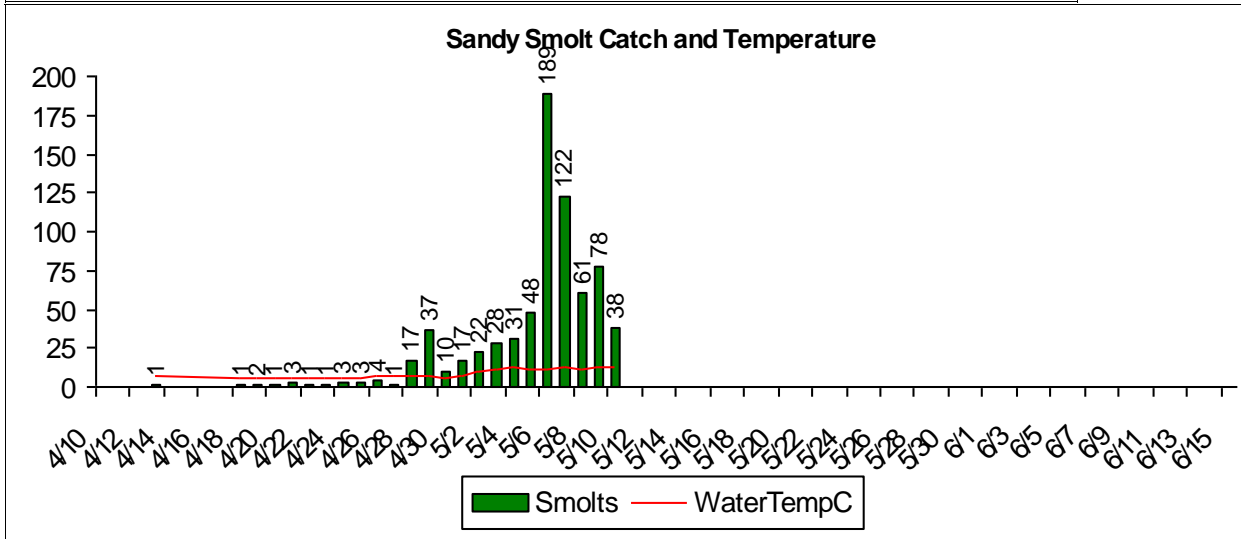

Total Salmon Catch (Naturally Reared) at Sandy River:

Total Salmon Catch:

Lifestage	Lane Road New
smolt	719

Origin of Captured Smolts:

Origin	Lane Road New	Lane Road Recaps
Wild	624	95

Marks and Tags:

Observed or Applied	Type of Mark	Location of Mark	Lane Road New
Applied	Fin Punch	Lower Caudal	308
Applied	Fin Punch	Upper Caudal	316
Observed	Fin Punch	Lower Caudal	50
Observed	Fin Punch	Upper Caudal	45

Disposition Summary:

SiteName	Released	Released Upstream
Lane Road New	96	623

Dorsal Scoring Summary:

SiteName	0	1	2
Lane Road New	566	52	5

Smolt Scoring Summary:

SiteName	1	2	3	4	5
Lane Road New	1	10	332	268	12