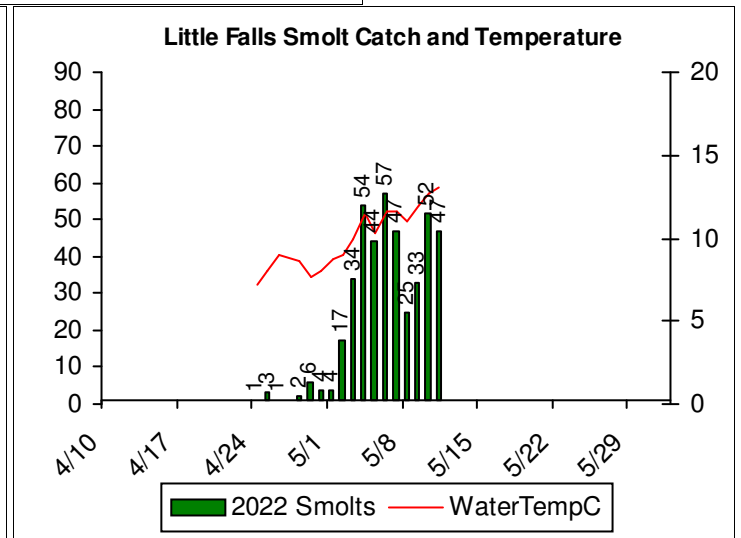

**Total Salmon Catch at Route 9 and Little Falls:**

**Total Salmon Catch:**

Salmon Lifestage	SnoMobile Bridge	Little Falls
Parr	90	1
Smolt	225	431

**Origin of Captured Smolts:**

Smolt Origin	Little Falls New	Little Falls Recaps	SnoMobile Bridge New	SnoMobile Bridge Recaps
Hatchery Stocked (age unknown)			1	
Naturally Reared	314	102	162	59

**Marks and Tags:**

Observed or Applied	Type of Mark	Location of Mark	Little Falls	SnoMobile Bridge
Applied	Fin Clip	Lower Caudal		98
Applied	Fin Clip	Upper Caudal		66
Applied	Fin Punch	Lower Caudal	137	
Applied	Fin Punch	Upper Caudal	187	
Observed	Fin Clip	Adipose	15	4
Observed	Fin Clip	Lower Caudal	8	34
Observed	Fin Clip	Upper Caudal	6	25
Observed	Fin Punch	Lower Caudal	37	
Observed	Fin Punch	Upper Caudal	66	

**Naturally Reared Smolts at Route 9 and Little Falls with Daily Median Catch (10 year)**