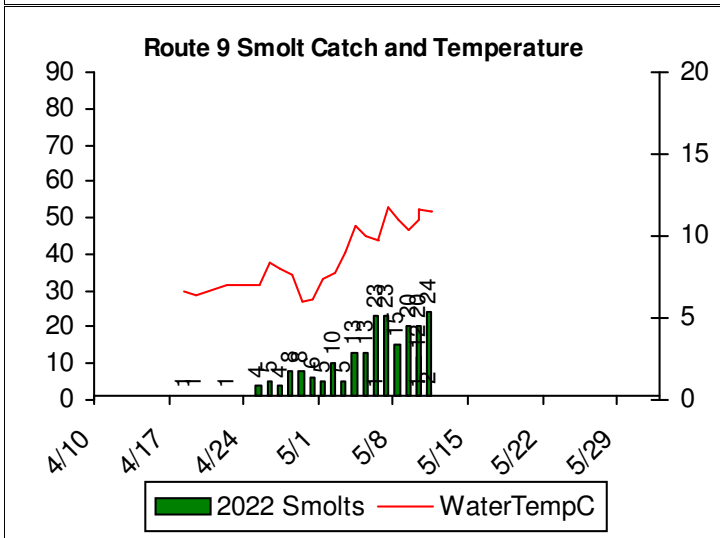

**Total Salmon Catch at Route 9 and Little Falls:**

**Total Salmon Catch:**

Salmon Lifestage	SnoMobile Bridge	Little Falls
Parr	90	1
Smolt	225	431

**Origin of Captured Smolts:**

Smolt Origin	Little Falls New	Little Falls Recaps	SnoMobile Bridge New	SnoMobile Bridge Recaps
Hatchery Stocked (age unknown)			1	
Naturally Reared	314	102	162	59

**Marks and Tags:**

Observed or Applied	Type of Mark	Location of Mark	Little Falls	SnoMobile Bridge
Applied	Fin Clip	Lower Caudal		98
Applied	Fin Clip	Upper Caudal		66
Applied	Fin Punch	Lower Caudal	137	
Applied	Fin Punch	Upper Caudal	187	
Observed	Fin Clip	Adipose	15	4
Observed	Fin Clip	Lower Caudal	8	34
Observed	Fin Clip	Upper Caudal	6	25
Observed	Fin Punch	Lower Caudal	37	
Observed	Fin Punch	Upper Caudal	66	

**Naturally Reared Smolts at Route 9 and Little Falls with Daily Median Catch (10 year)**