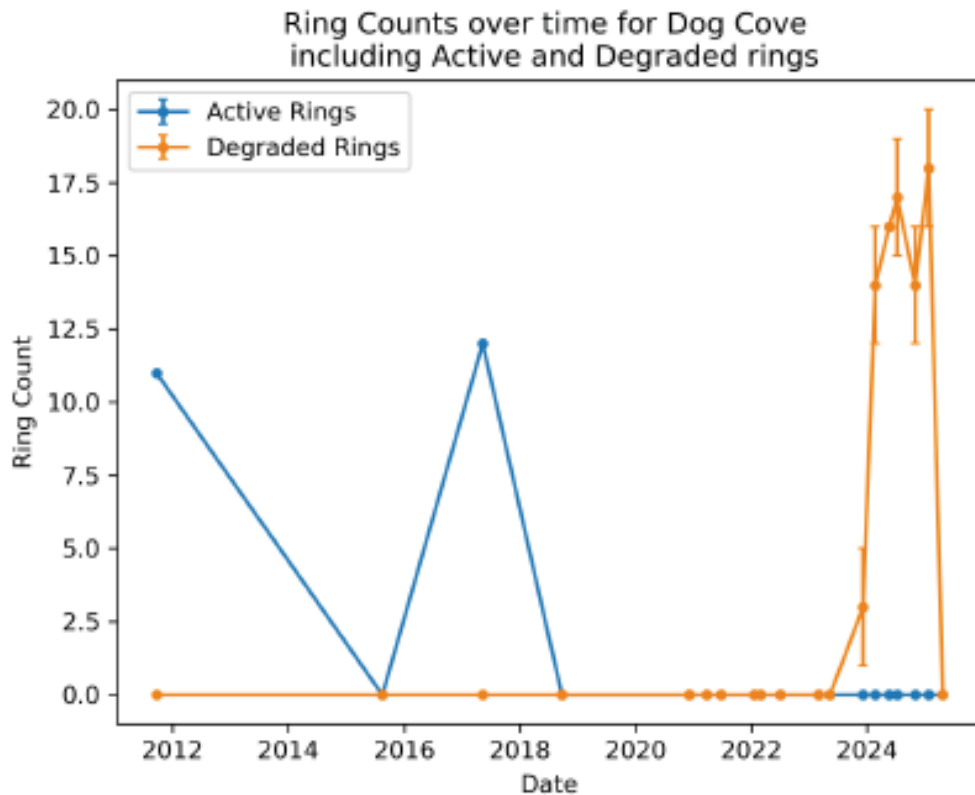

Salmon farm rings over time, by location

Ring Counts over time for Man Of War Cove including Active and Degraded rings

Ring Counts over time for Roti Bay including Active and Degraded rings

Ring Counts over time for The Hobby including Active and Degraded rings

Ring Counts over time for Black Duck Cove including Active and Degraded rings