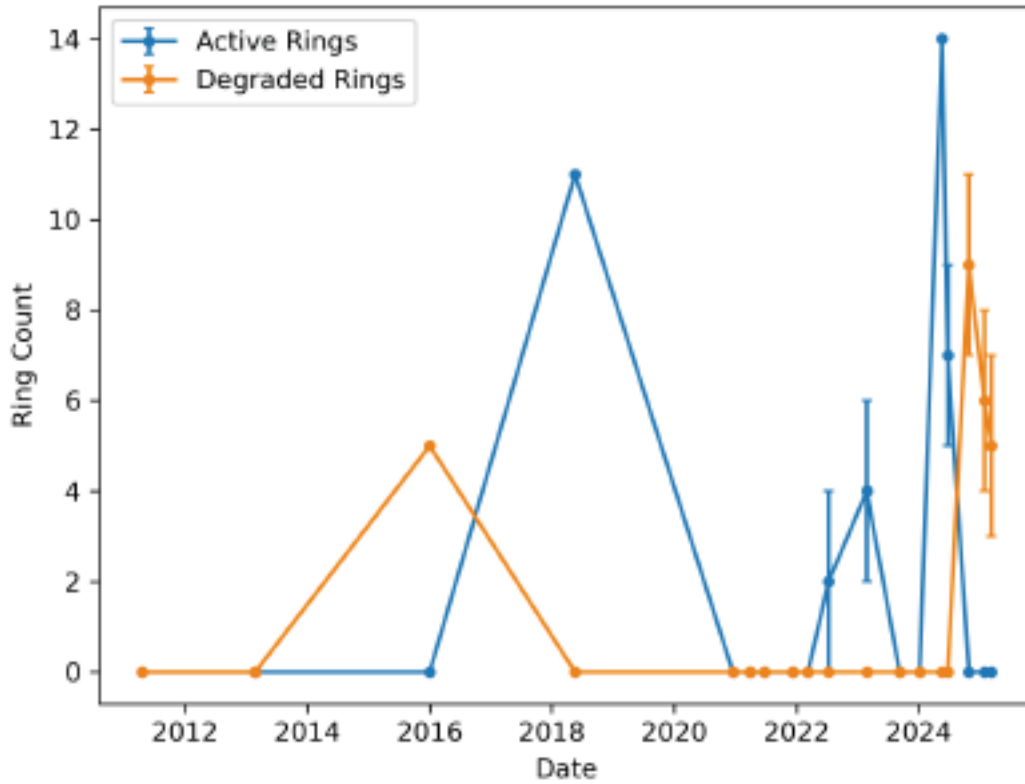

Salmon farm rings over time, by location

Ring Counts over time for Man Of War Cove including Active and Degraded rings

Ring Counts over time for Roti Bay including Active and Degraded rings

Ring Counts over time for The Hobby including Active and Degraded rings

Ring Counts over time for Black Duck Cove including Active and Degraded rings