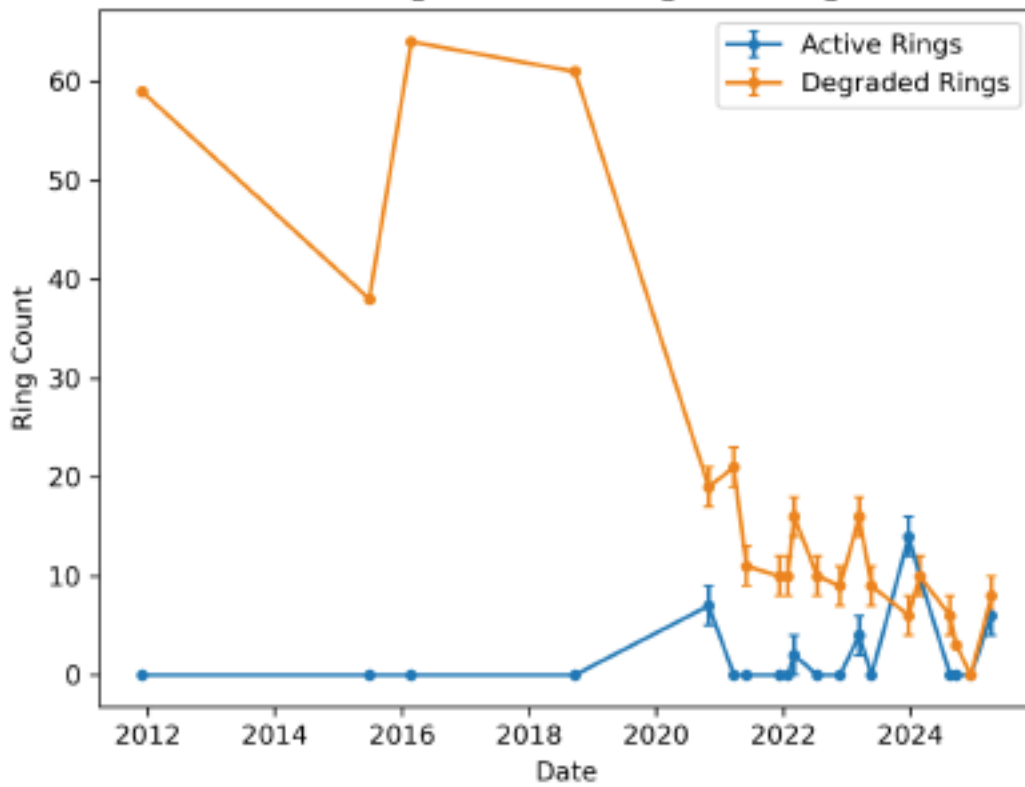

Salmon farm rings over time, by location

Ring Counts over time for Man Of War Cove including Active and Degraded rings

Ring Counts over time for Roti Bay including Active and Degraded rings

Ring Counts over time for The Hobby including Active and Degraded rings

Ring Counts over time for Black Duck Cove including Active and Degraded rings