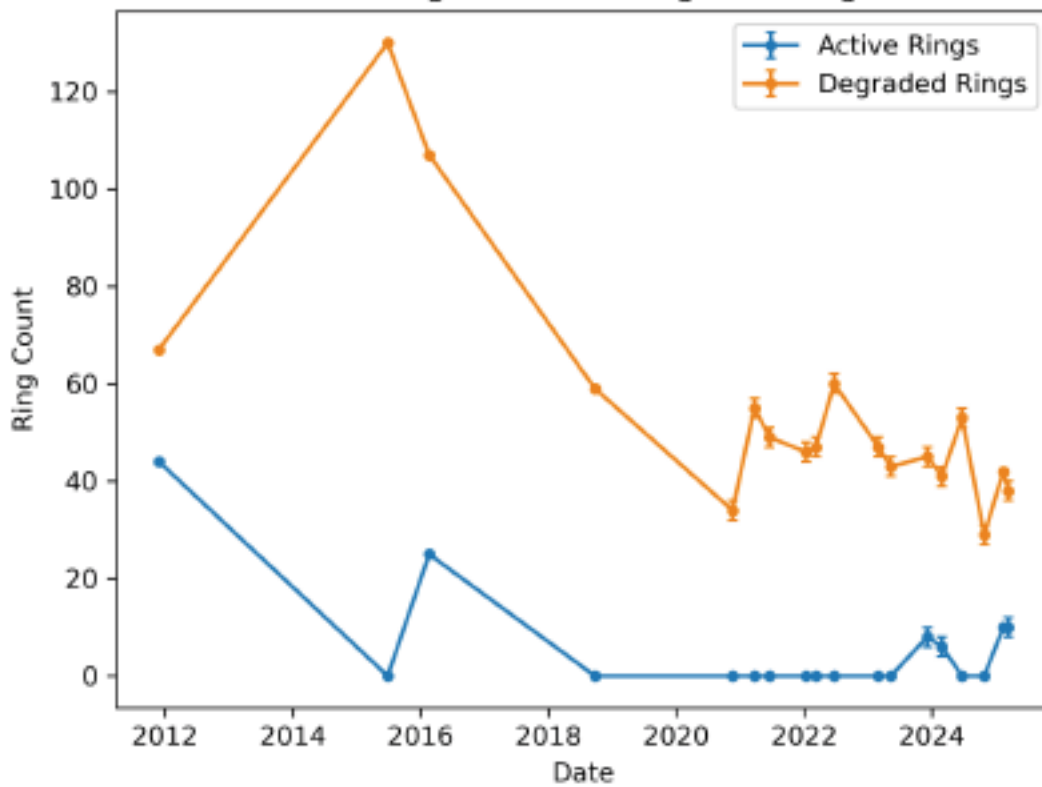

Salmon farm rings over time, by location

Ring Counts over time for Man Of War Cove including Active and Degraded rings

Ring Counts over time for Roti Bay including Active and Degraded rings

Ring Counts over time for The Hobby including Active and Degraded rings

Ring Counts over time for Black Duck Cove including Active and Degraded rings