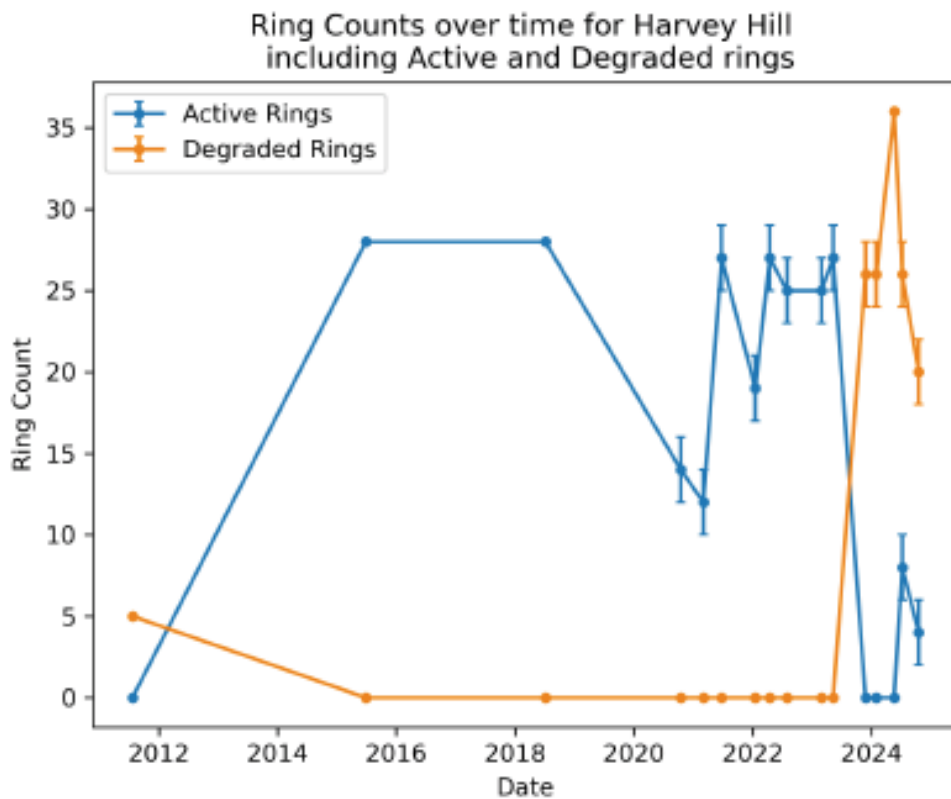

Salmon farm rings over time, by location

Ring Counts over time for Man Of War Cove including Active and Degraded rings

Ring Counts over time for Roti Bay including Active and Degraded rings

Ring Counts over time for The Hobby including Active and Degraded rings

Ring Counts over time for Black Duck Cove including Active and Degraded rings